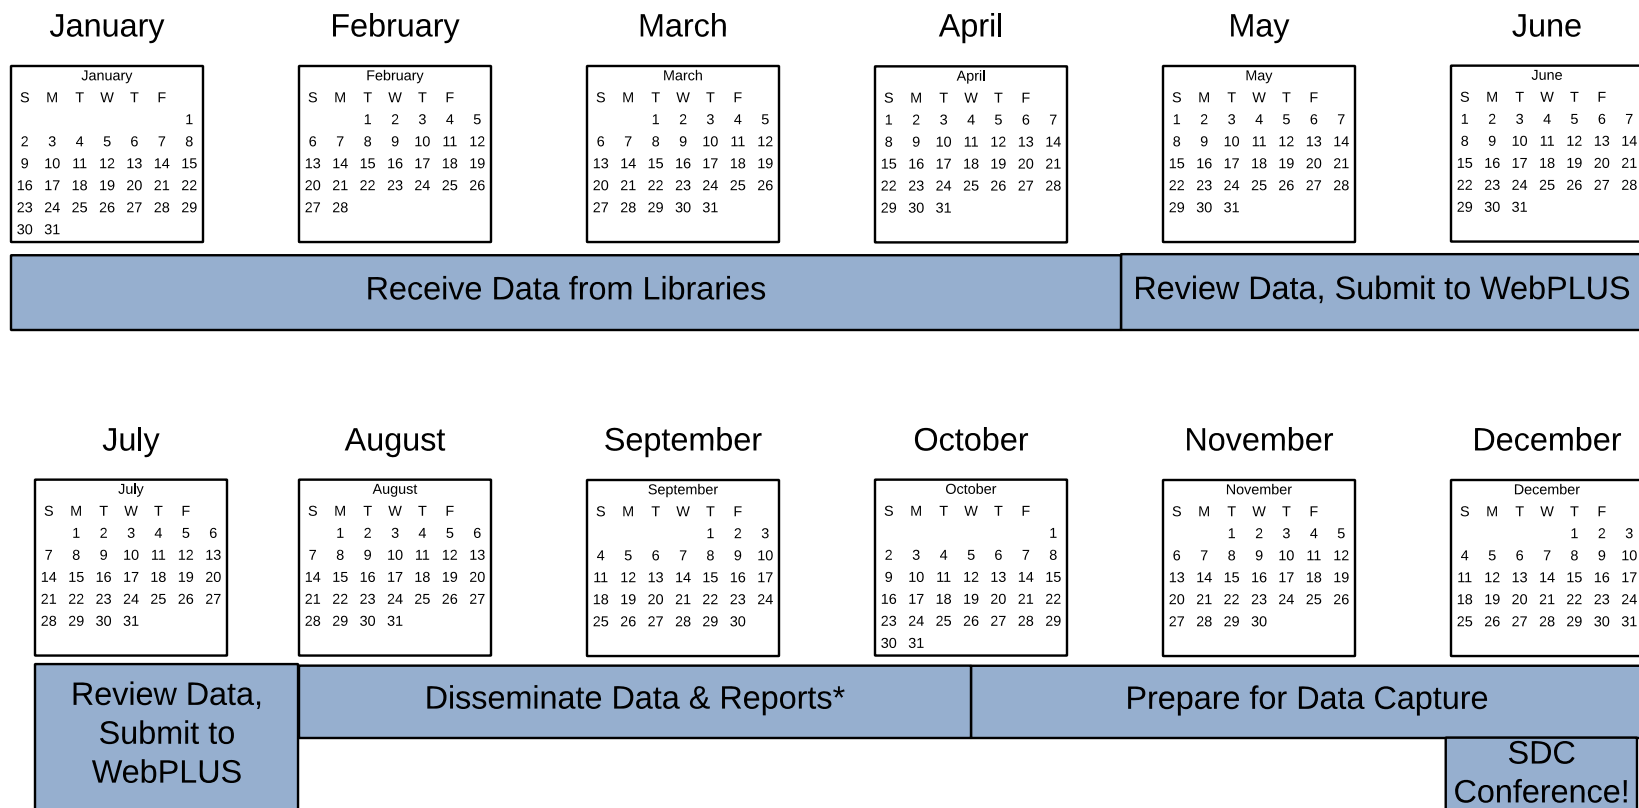

SDC Timeline – Group 3 January Data Capture

These timelines may vary depending on local circumstances

* Preliminary data could be released early then finalized reports during the data dissemination period.