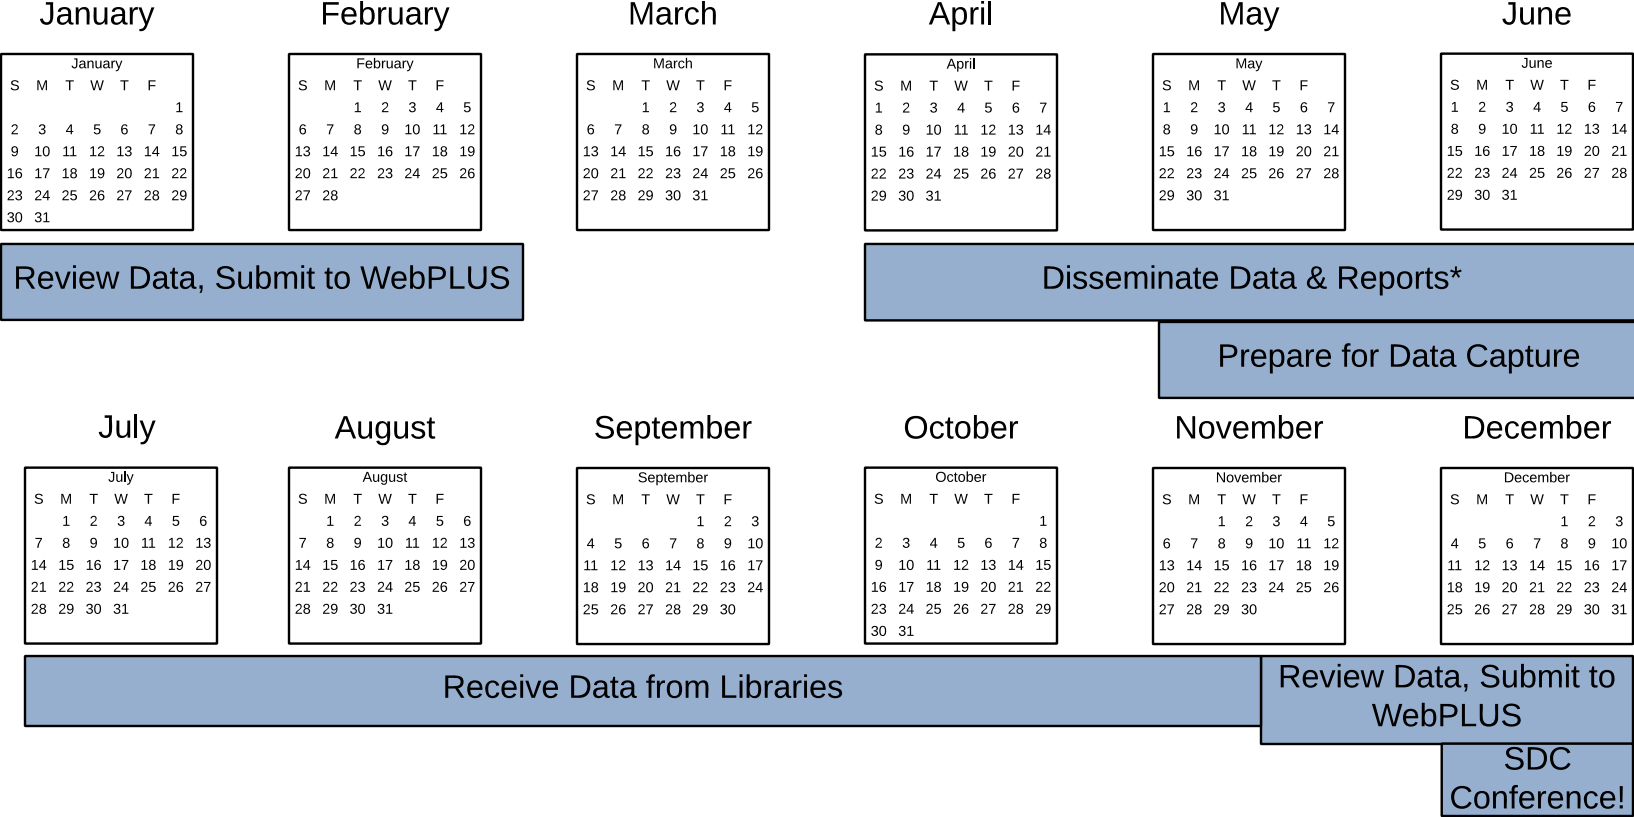

SDC Timeline – Group 1 July Data Capture

These timelines may vary depending on local circumstances

* Preliminary data could be released early then finalized reports during the data dissemination period.