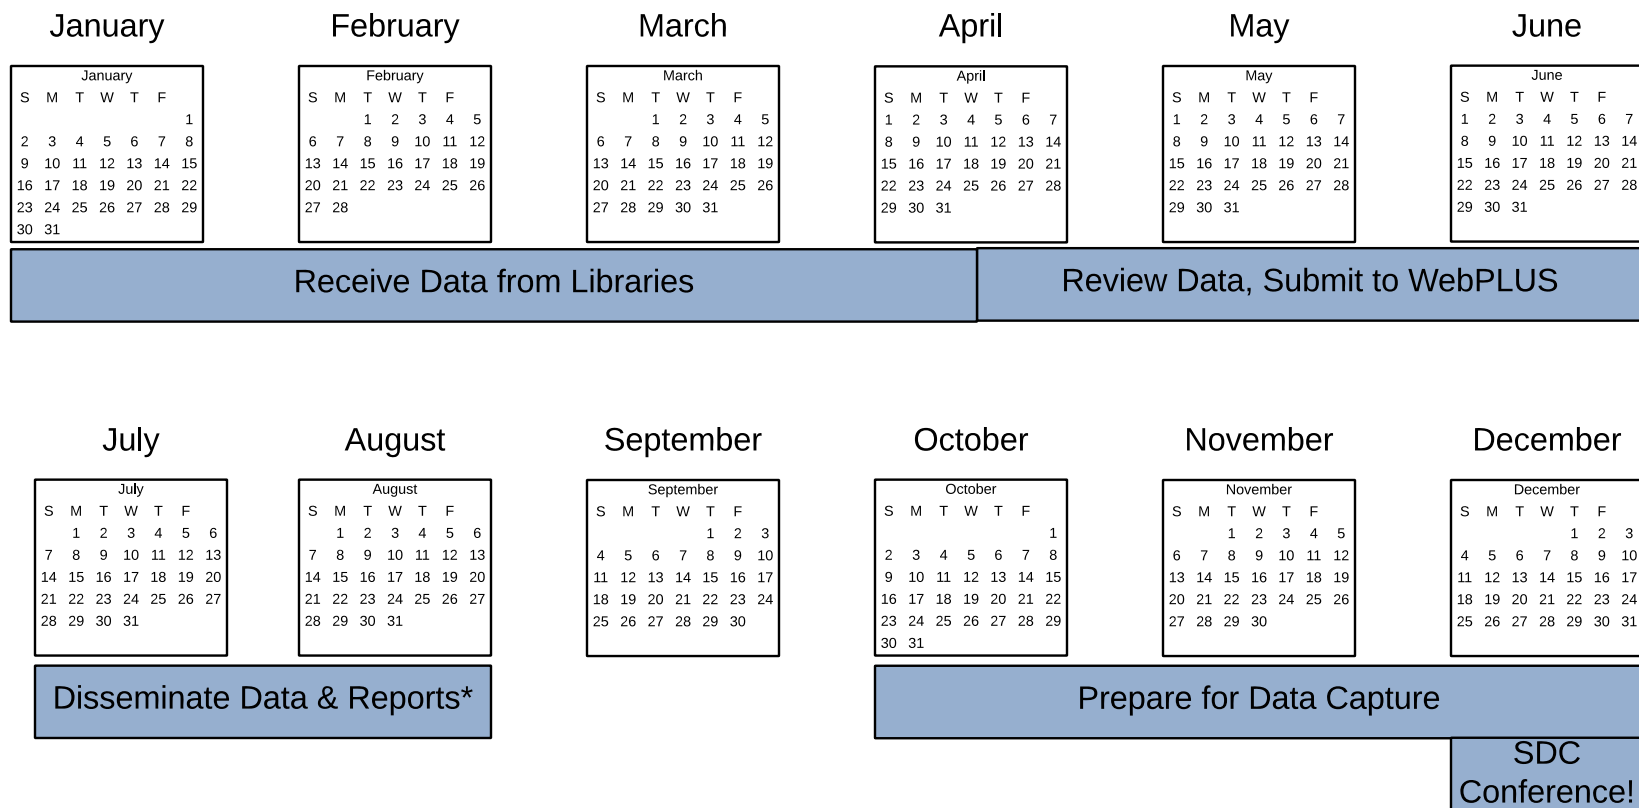

SDC Timeline – Group 2 January Data Capture

These timelines may vary depending on local circumstances

* Preliminary data could be released early then finalized reports during the data dissemination period.