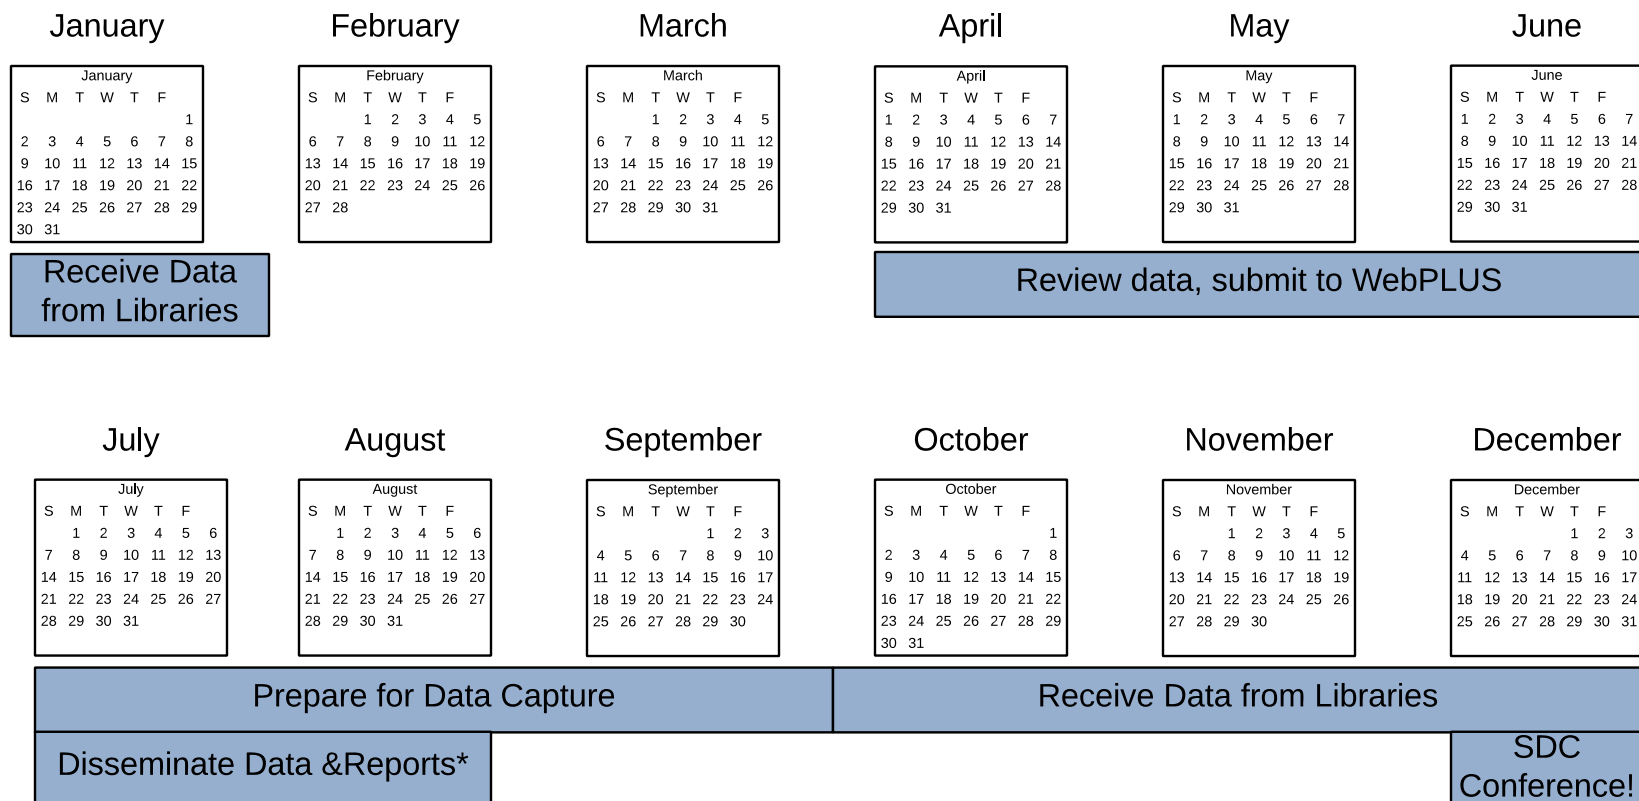

SDC Timeline – Group 2 October Data Capture

These timelines may vary depending on local circumstances

* Preliminary data could be released early then finalized reports during the data dissemination period.